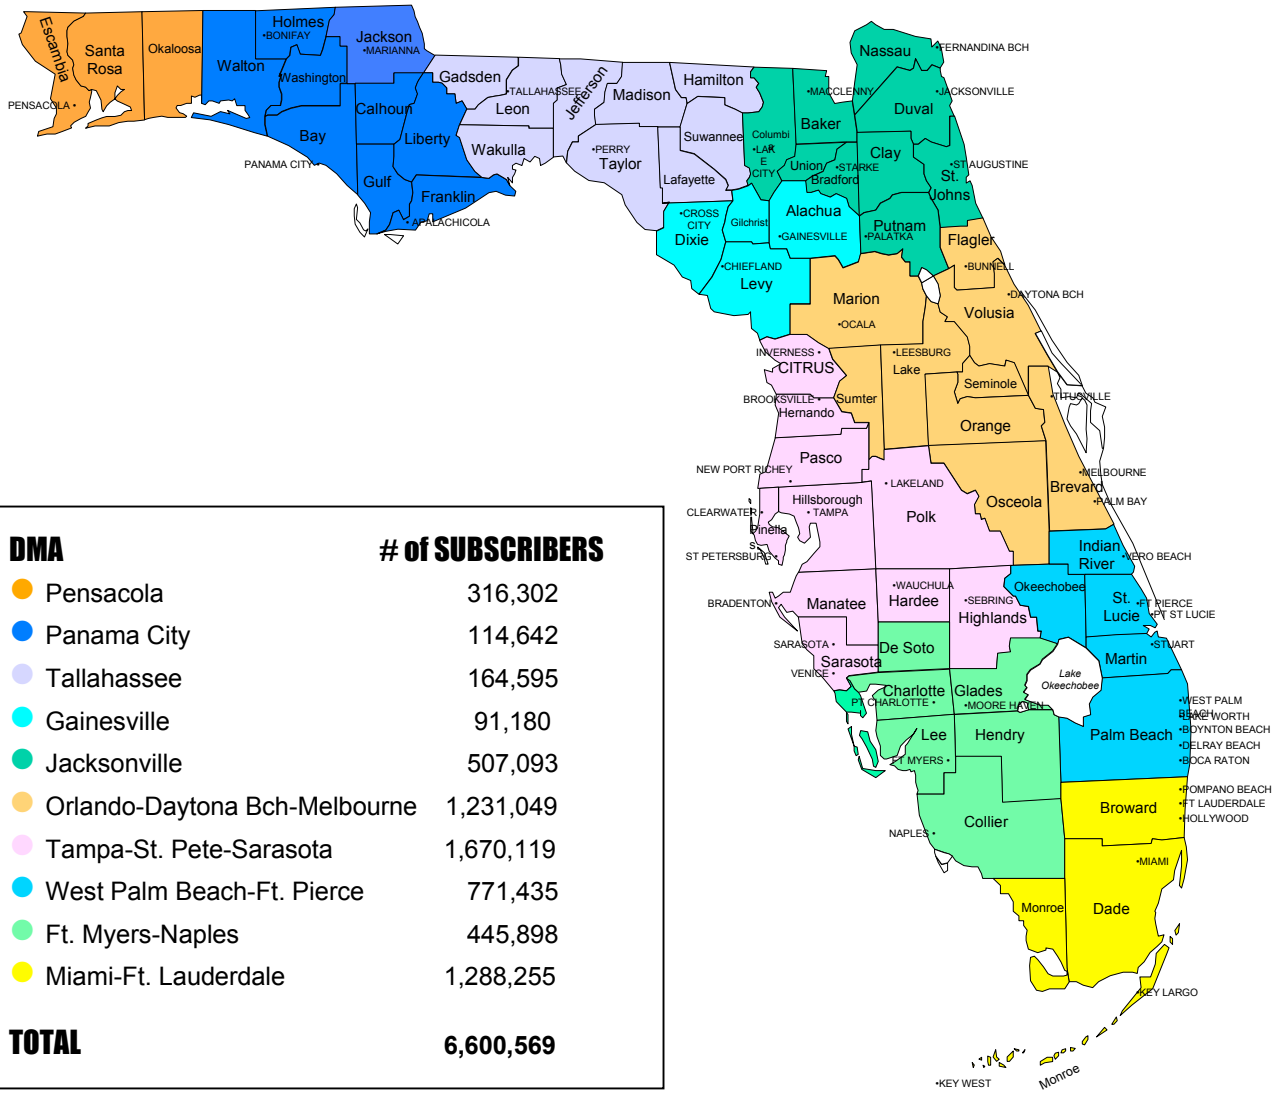

# DMA/COUNTY COVERAGE MAP

Data Source: AC Nielsen, 5/09

**COVERAGE AREA**

**Sun Sports Viewer Profile**

- Male 75% / Female 25%
- Age 18-34: 25%
- Age 35-54: 40%
- College Graduate: 58%
- Hispanic Origin / Descent: 29%
- HH Income: \$75K+: 44%
- Own Home: 73%
- 1+ Children under 18 in HH: 38%

**Major Properties**

- NBA: Miami Heat, Orlando Magic
- NHL: Tampa Bay Lightning
- ACC
- SEC: Florida College Football
- Original Studio Series
- Soccer
- Golf
- Talk/Magazine Shows and More!